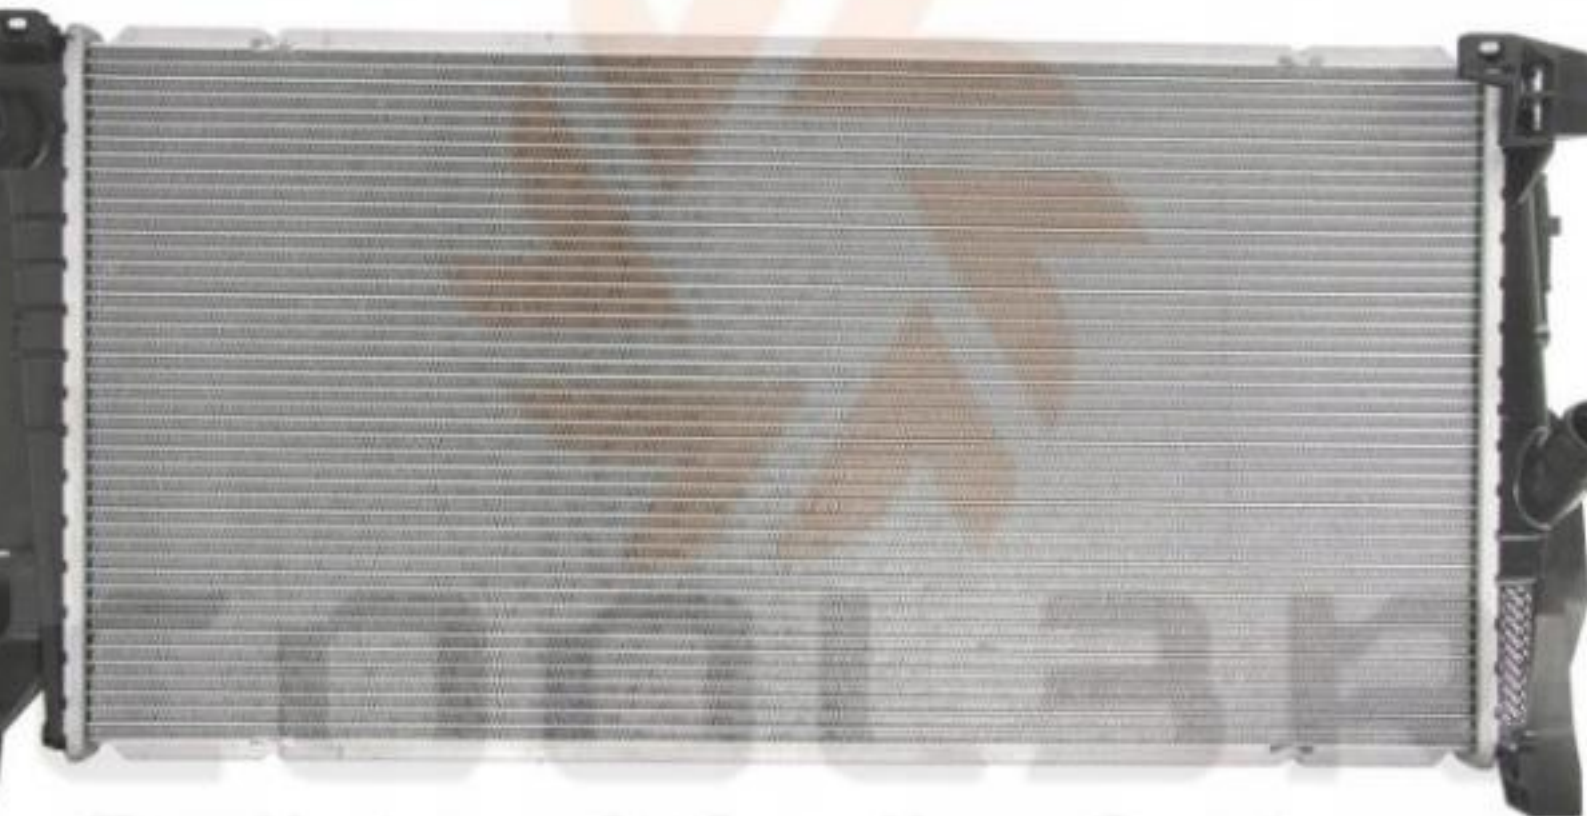

Radiators & Cooling Systems